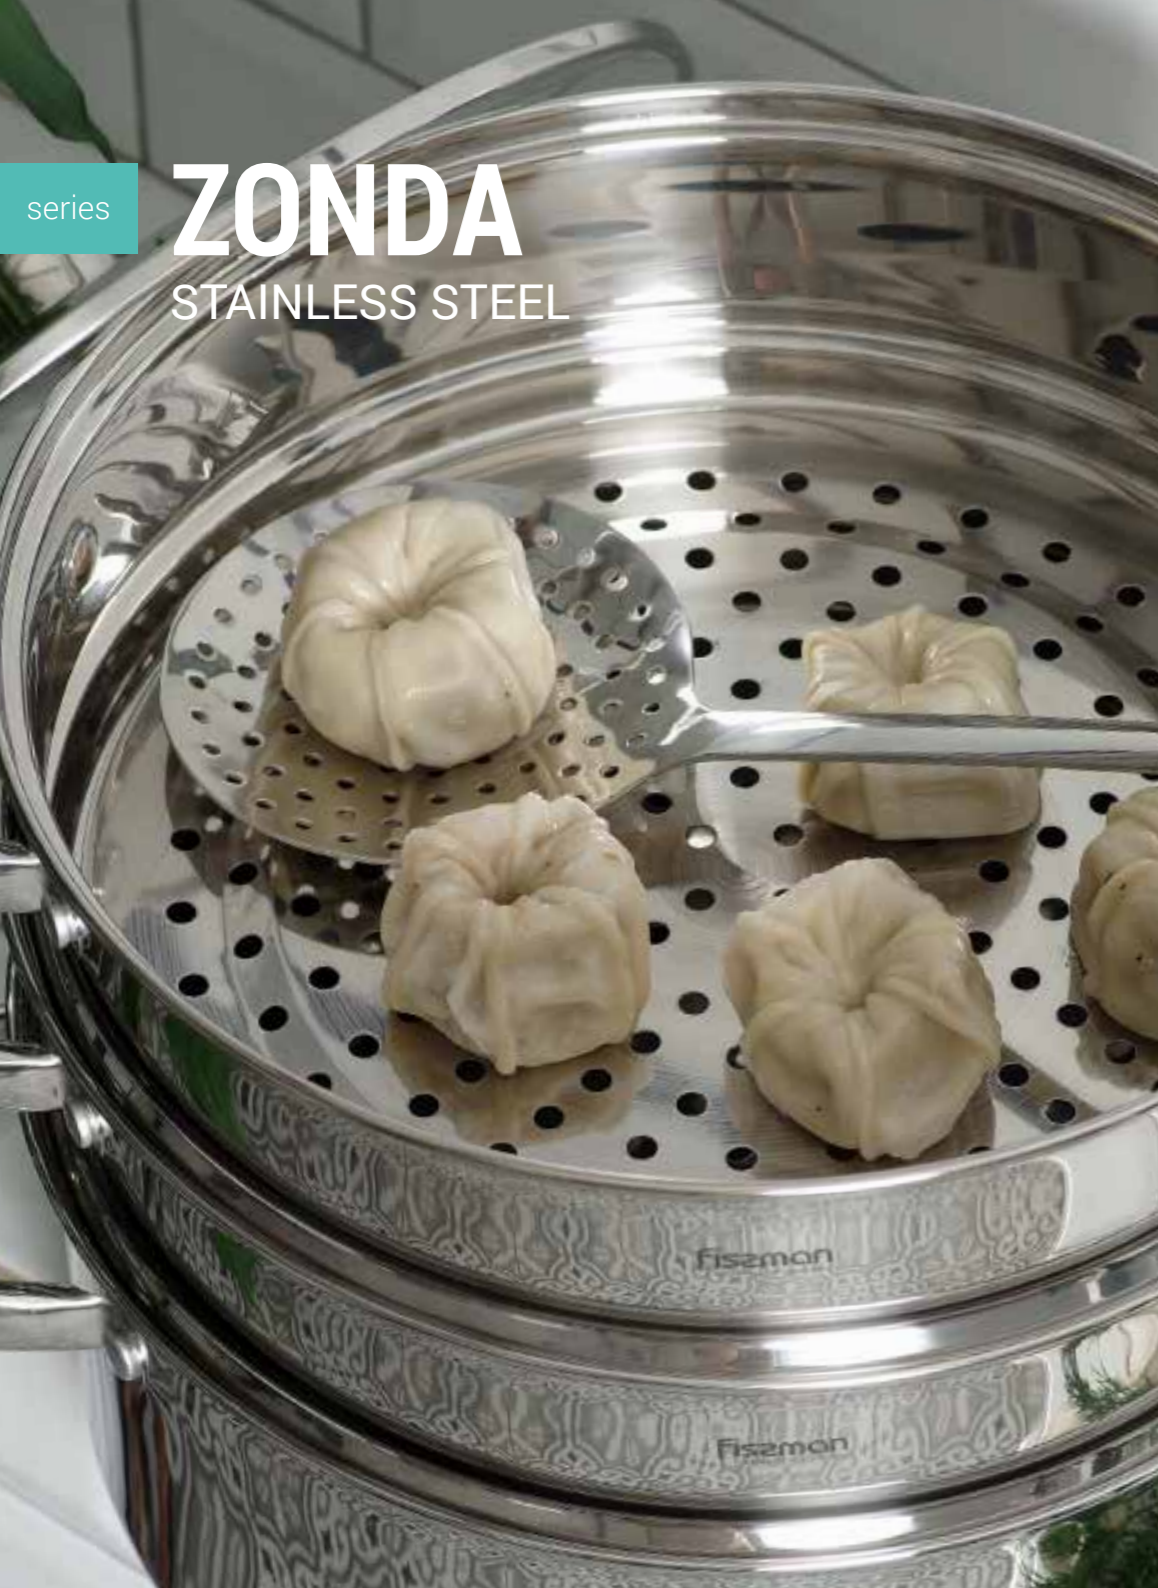

series

ZONDA

STAINLESS STEEL

✂ Size: 34 cm
✓ SKU 1230

✂ Size: 32 cm
✓ SKU 1231

✂ Size: 35 cm
✓ SKU 1232

✂ Size: 30 cm
✓ SKU 1234

✂ Size: 26 cm
✓ SKU 1235

✂ Size: 28 cm
✓ SKU 1237

✂ Size: 24 cm
✓ SKU 1240

✂ Size: 18 cm
✓ SKU 1821